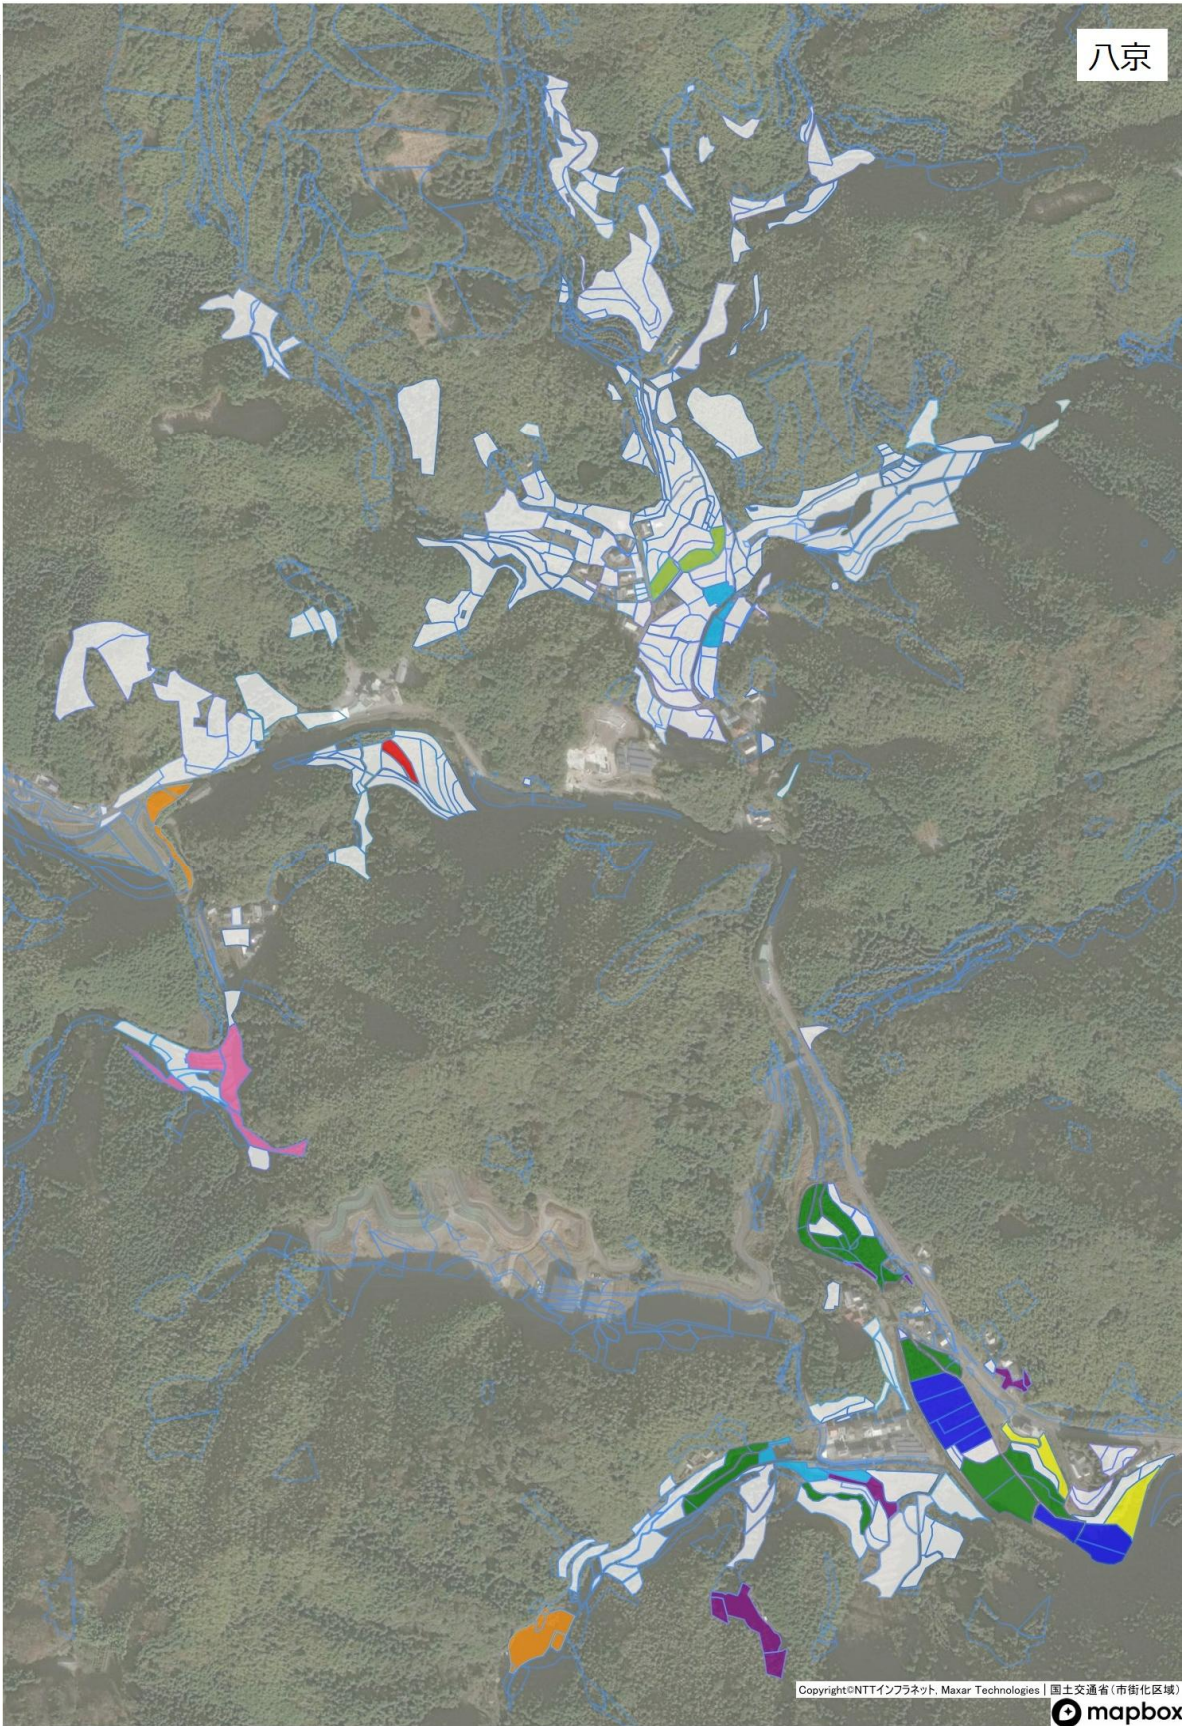

No.	
1	
2	
3	
4	
5	
6	
7	
8	
9