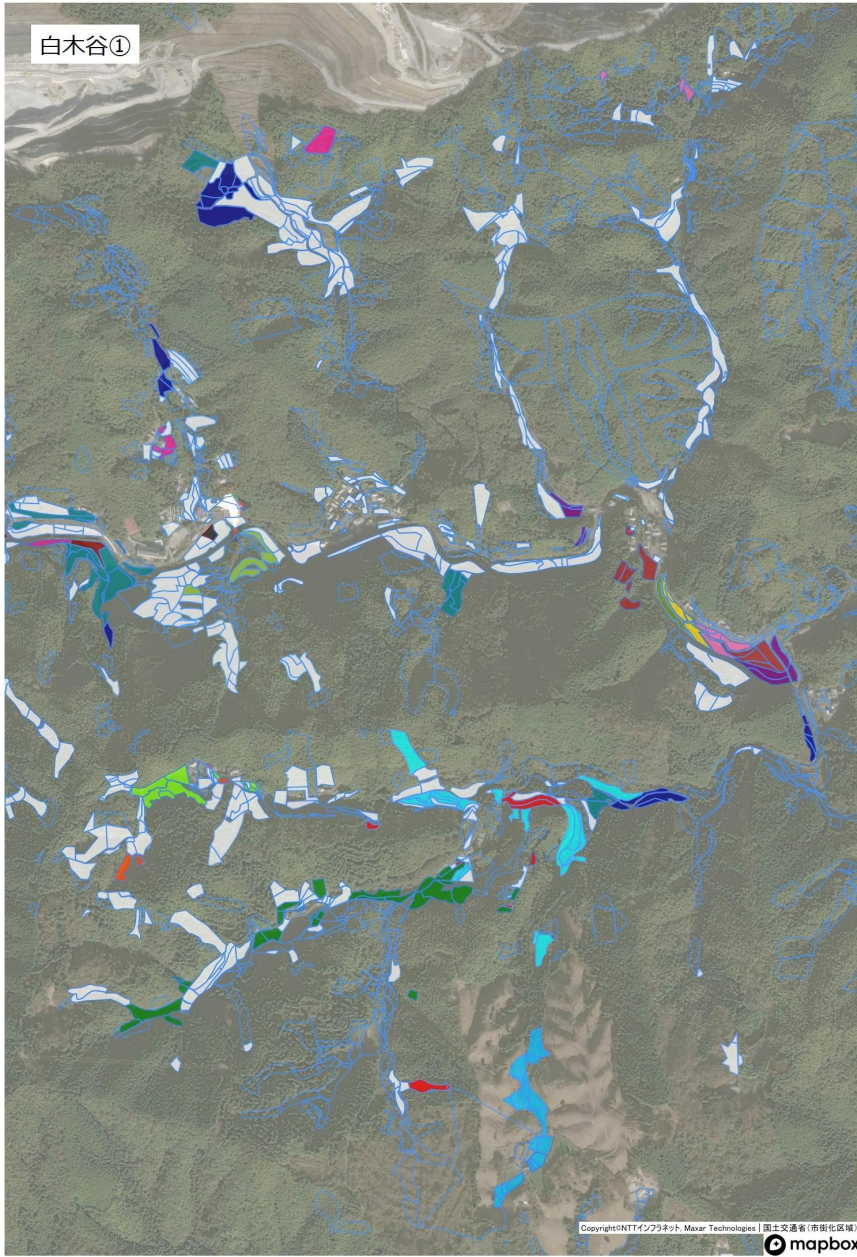

上倉・中谷

桑ノ川・黒滝

No.	
1	Blue
2	Red
3	Green
4	Yellow
5	Orange
6	Purple
7	Cyan
8	Light Green
9	Pink
10	Light Blue
11	Blue
12	Green
13	Dark Blue
14	Dark Red
15	Dark Green
16	Yellow
17	Orange
18	Purple
19	Cyan
20	Light Green
21	Pink
22	Light Purple
23	Blue
24	Dark Red
25	Dark Blue
26	Green
27	Light Yellow
28	Dark Red
29	Dark Purple

No.	
1	Blue
2	Purple
3	Dark Green
4	Red
5	Pink
6	Cyan
7	Yellow
8	Light Green
9	Light Blue
10	Orange
11	Yellow
12	Orange
13	Light Green
14	Pink
15	Purple
16	Pink
17	Dark Red
18	Dark Blue
19	Green
20	Dark Red
21	Black

No.	
1	Blue
2	Brown
3	Cyan
4	Red
5	Orange
6	Light Blue
7	Dark Blue
8	Yellow
9	Light Green
10	Pink
11	Orange
12	Light Green
13	Green
14	Pink
15	Yellow
16	Purple
17	Brown
18	Teal
19	Red
20	Light Blue
21	Light Green

No.	
1	Blue
2	Red
3	Green
4	Yellow
5	Orange
6	Purple
7	Pink
8	Cyan
9	Light Green
10	Pink
11	Grey
12	Dark Green
13	Grey
14	Pink
15	Dark Blue
16	Dark Purple
17	Dark Red
18	Light Green
19	Yellow
20	Orange
21	Orange
22	Purple
23	Cyan
24	Pink
25	Purple
26	Light Green
27	Pink
28	Purple
29	Light Green
30	Dark Green
31	Blue
32	Dark Red
33	Dark Green