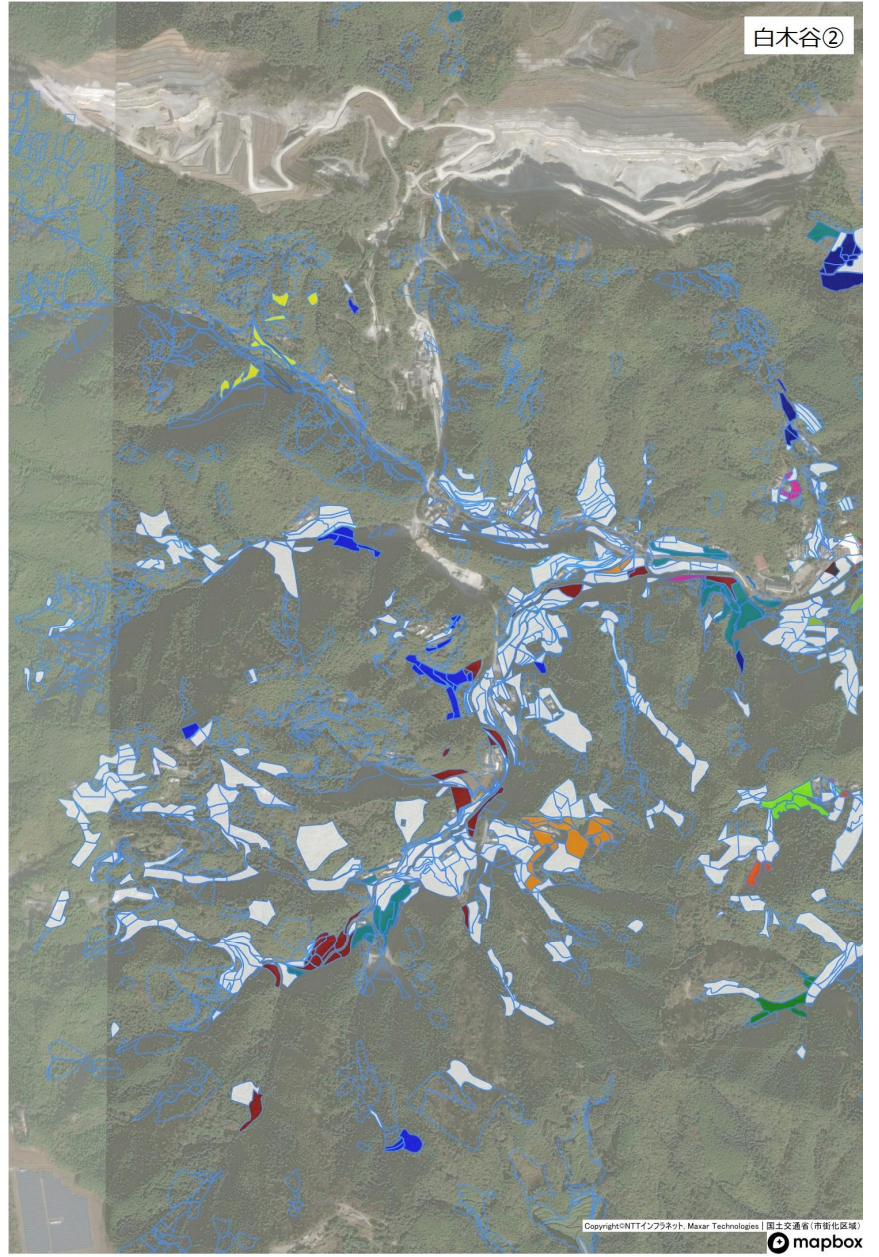

上倉・中谷

桑ノ川・黒滝

No.	
1	Blue
2	Red
3	Green
4	Yellow
5	Orange
6	Purple
7	Cyan
8	Light Green
9	Pink
10	Light Blue
11	Blue
12	Green
13	Dark Blue
14	Dark Red
15	Dark Green
16	Yellow
17	Orange
18	Purple
19	Cyan
20	Light Green
21	Pink
22	Light Purple
23	Blue
24	Dark Red
25	Dark Blue
26	Green
27	Light Yellow
28	Dark Red
29	Dark Purple

No.	
1	Blue
2	Purple
3	Dark Green
4	Red
5	Pink
6	Cyan
7	Yellow
8	Light Green
9	Light Blue
10	Orange
11	Yellow
12	Orange
13	Light Green
14	Pink
15	Purple
16	Pink
17	Dark Red
18	Dark Blue
19	Green
20	Dark Red
21	Black

No.	
1	Blue
2	Brown
3	Cyan
4	Red
5	Orange
6	Light Blue
7	Dark Blue
8	Yellow
9	Light Green
10	Pink
11	Orange
12	Light Green
13	Green
14	Pink
15	Yellow
16	Purple
17	Brown
18	Teal
19	Red
20	Light Blue
21	Light Green

No.	
1	Blue
2	Red
3	Green
4	Yellow
5	Orange
6	Purple
7	Pink
8	Cyan
9	Light Green
10	Pink
11	Grey
12	Dark Green
13	Grey
14	Pink
15	Dark Blue
16	Dark Purple
17	Dark Red
18	Light Green
19	Yellow
20	Orange
21	Orange
22	Purple
23	Cyan
24	Pink
25	Purple
26	Light Green
27	Pink
28	Purple
29	Light Green
30	Dark Green
31	Blue
32	Dark Red
33	Dark Green